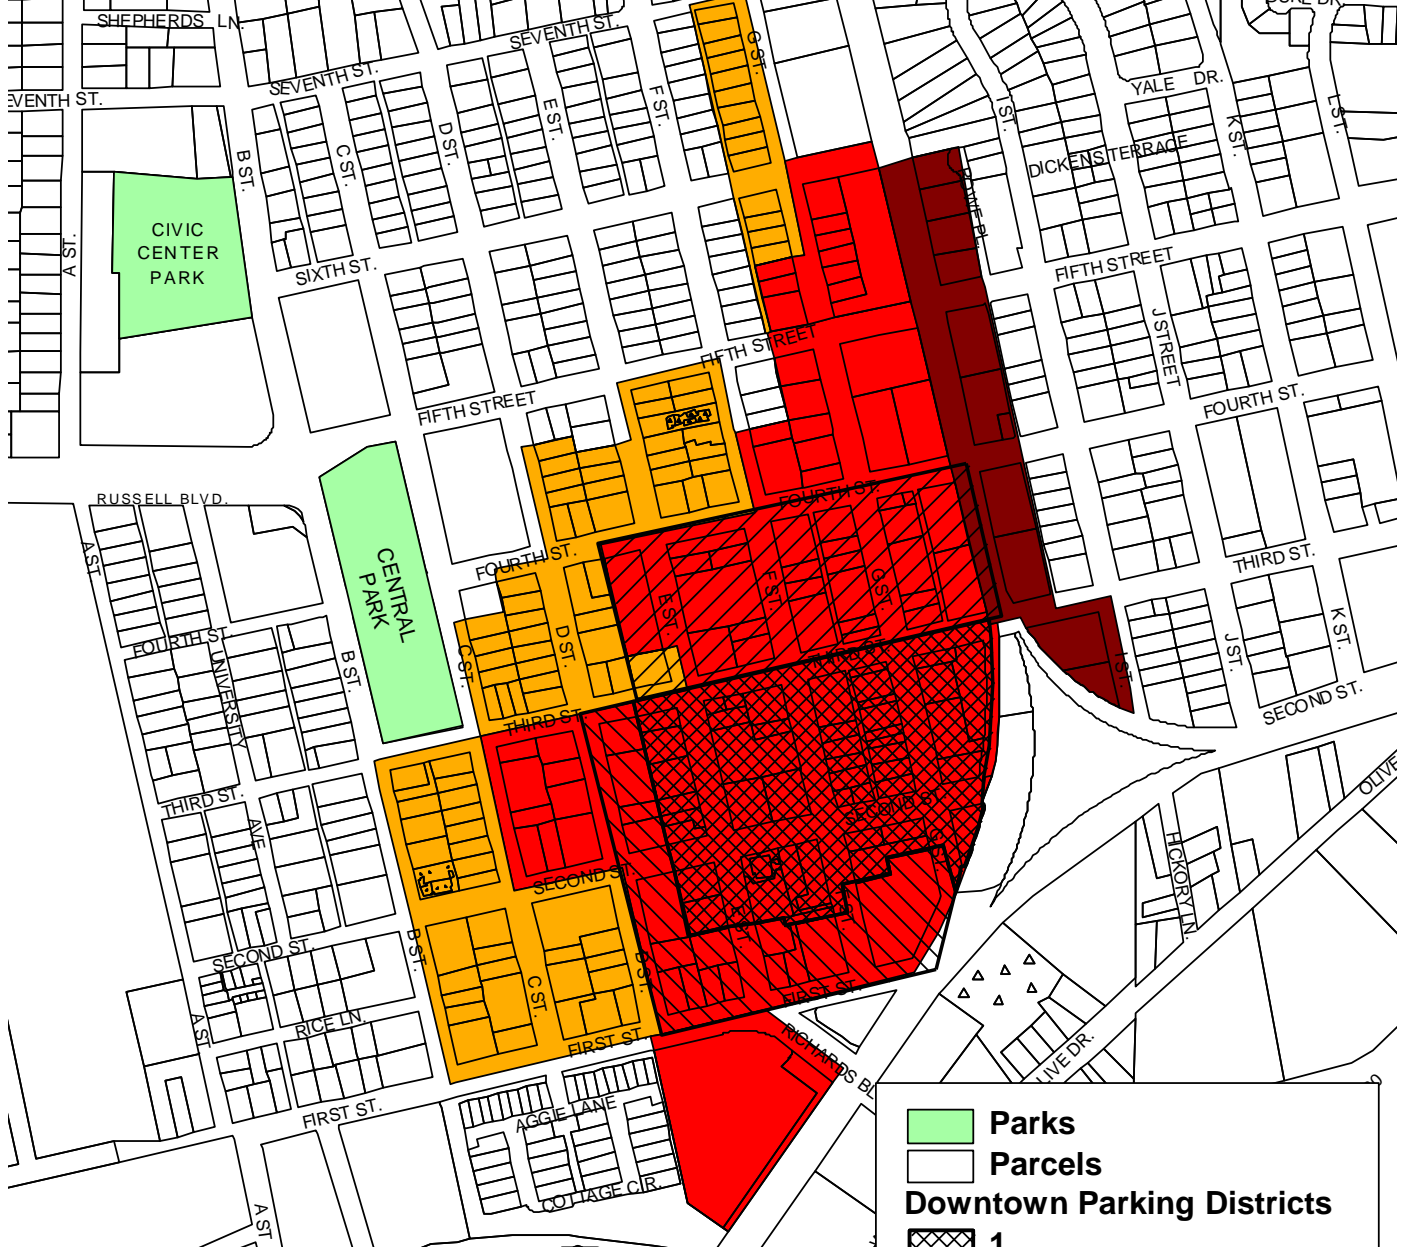

# Downtown Parking Districts

**Parks**

**Parcels**

**Downtown Parking Districts**

- 1
- 2
- 3

**Core Zoning**

- C-C
- C-S (See updated Zoning for portions of C-S areas rezoned as M-U.)
- M-U
- PD C-C

October 18, 2002

	No Parking Required	In-Lieu Allowed	Off-site Allowed
CC District 3 (includes 1) Changes in use	X		
<b>Additions</b>	---	---	---
CC District 2	X	X	X
CC Not in District		X	X
CS In a District	X		
CS Not in a District			X
MU - All		X	