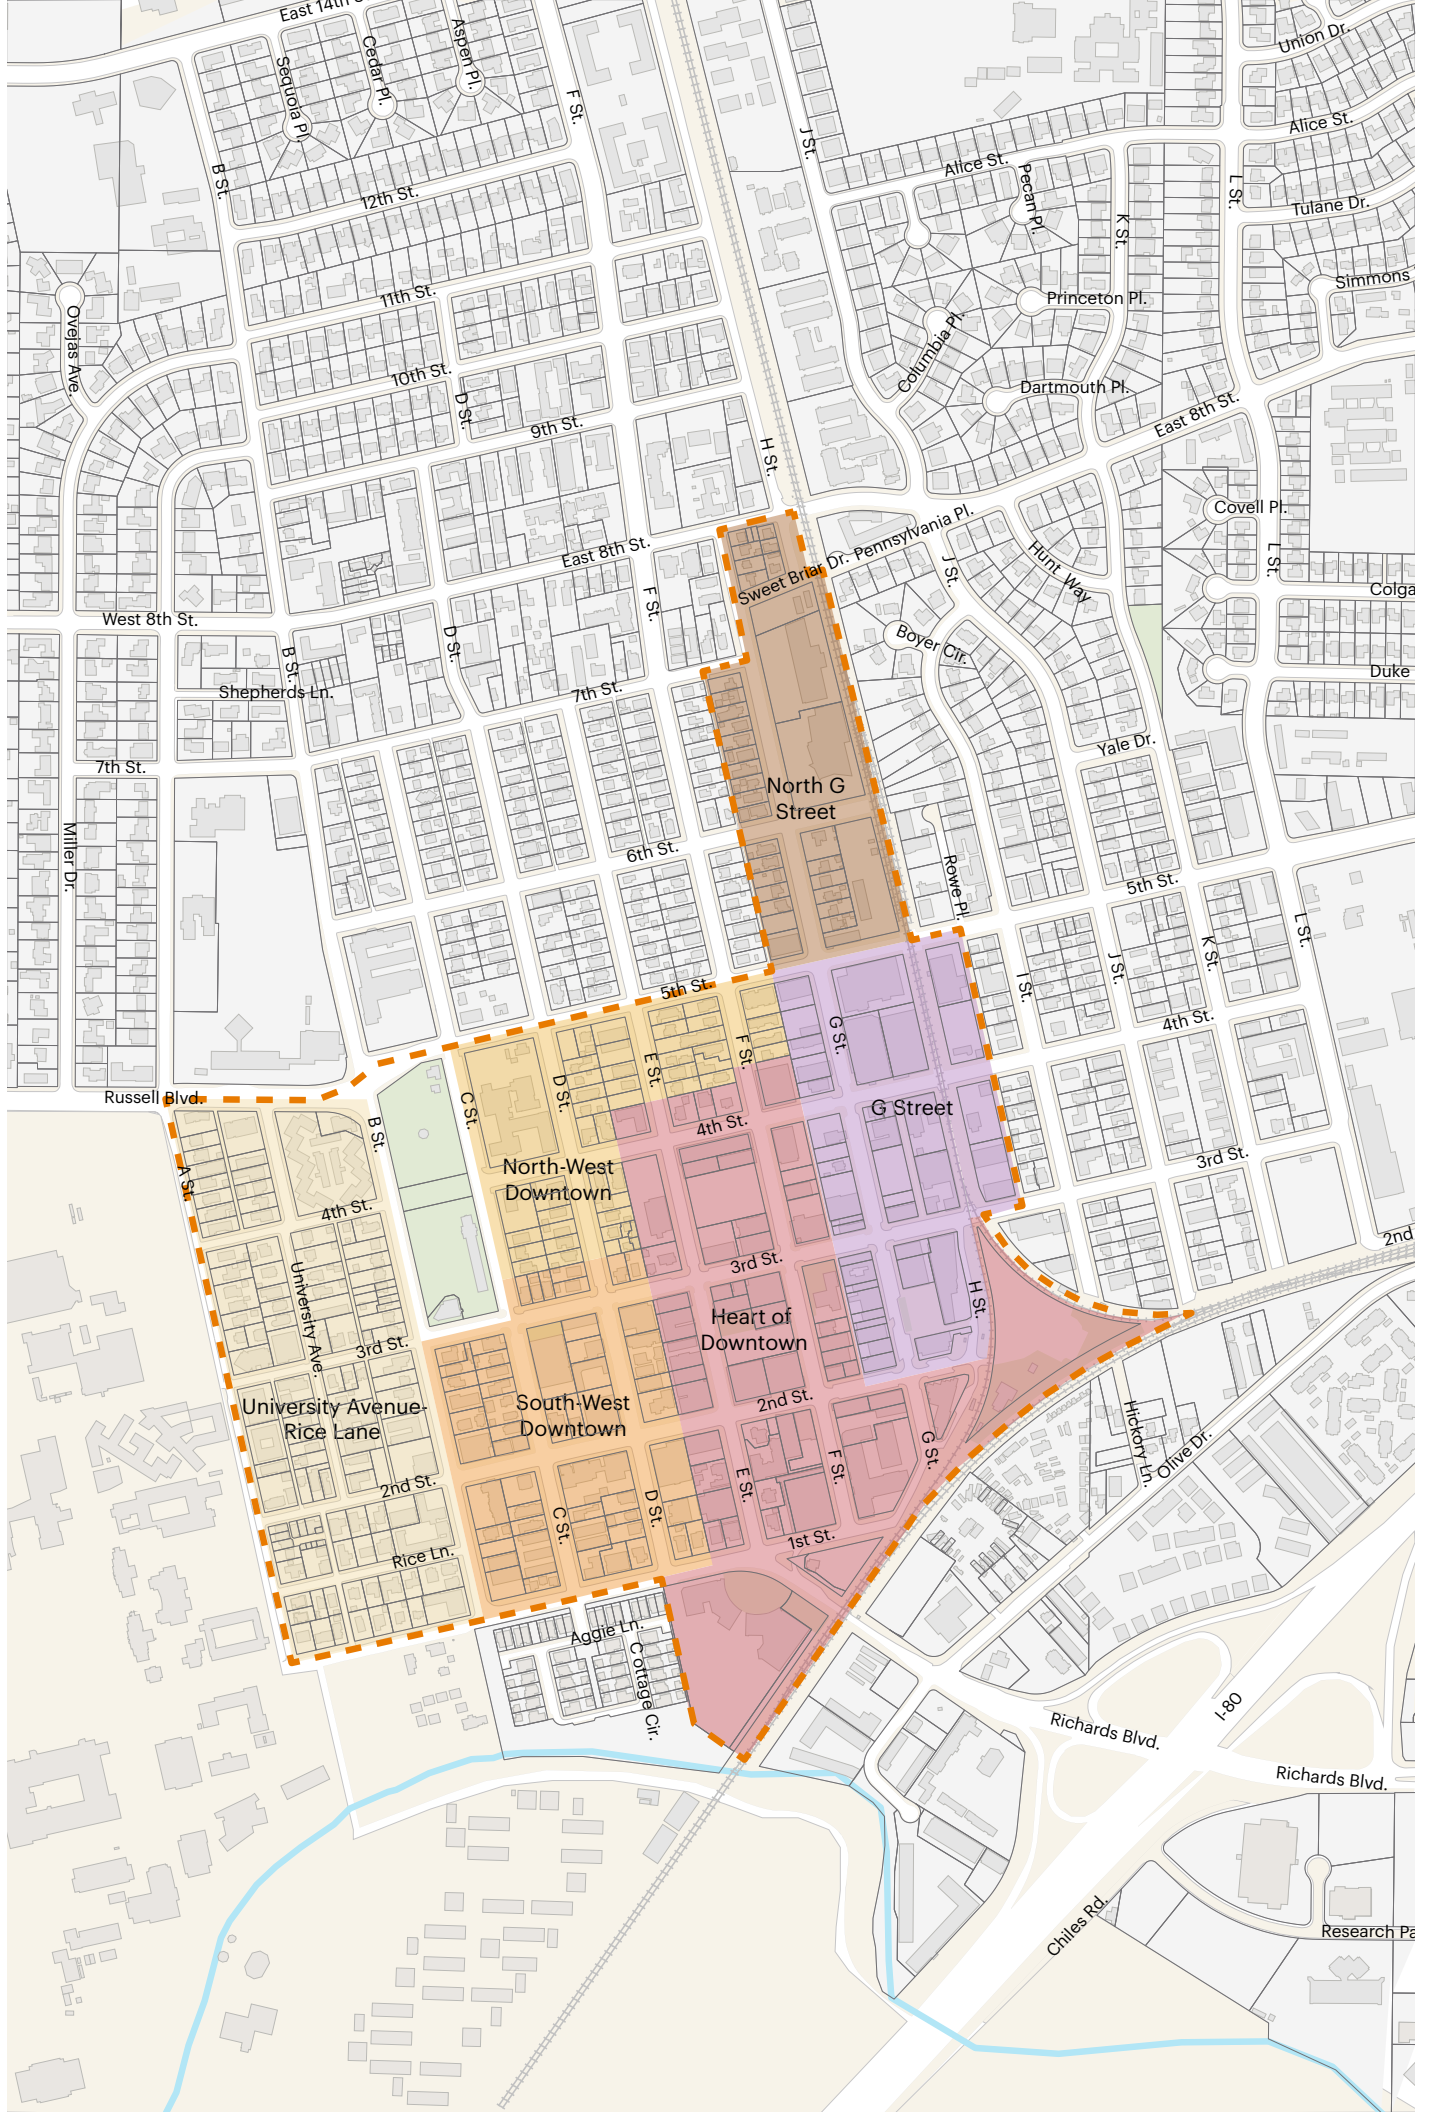

XII. Map of Downtown Neighborhoods

Source: Opticos Design

This page intentionally left blank.

West 8th St.

7th St.

Russell Blvd.

University Avenue
Rice Lane

South-West
Downtown

North-West
Downtown

Heart of
Downtown

North G
Street

G Street

Sweet Briar Dr.

Richards Blvd.

Richards Blvd.

Research Pa

East 8th St.

7th St.

6th St.

5th St.

4th St.

3rd St.

2nd St.

1st St.

Aggie Ln.
Cottage Cir.

Alice St.

Pecan Pl.

Columbia Pl.

Princeton Pl.

Dartmouth Pl.

Pennsylvania Pl.

Boyer Cir.