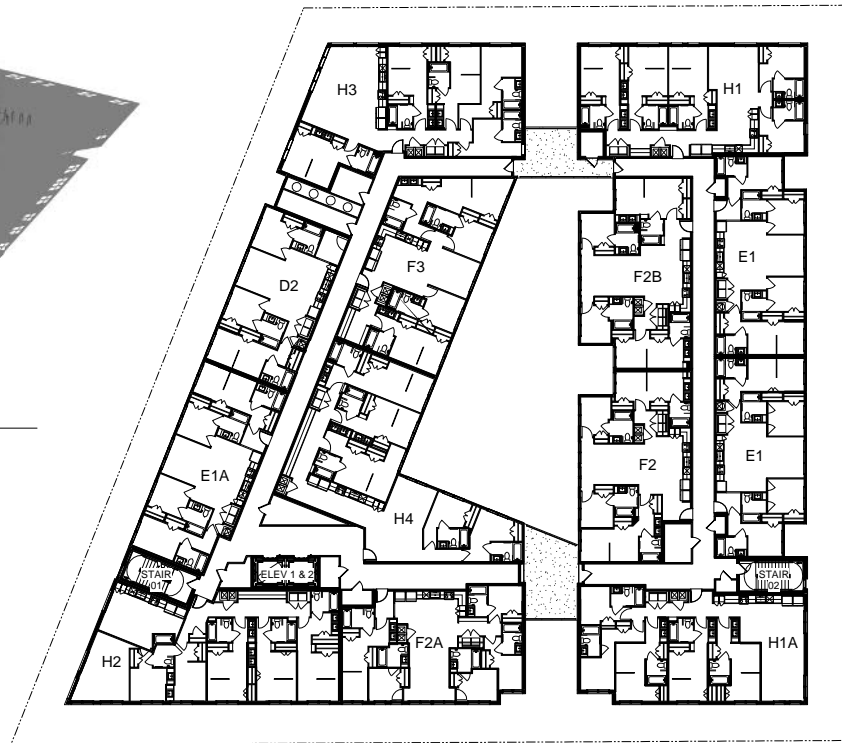

AXON LVL 06

Level 6 Print
1/16" = 1'-0"

OVERALL BUILDING PLAN - LEVEL 6 - DAVIS LIVE

525 OXFORD, LLC

DESIGN PROGRESS
2018.04.19

MEEKS PARTNERS
16000 Memorial Drive
Suite 1000
Houston, Texas 77079
281.556.8737

A3.05

08-AC-1703