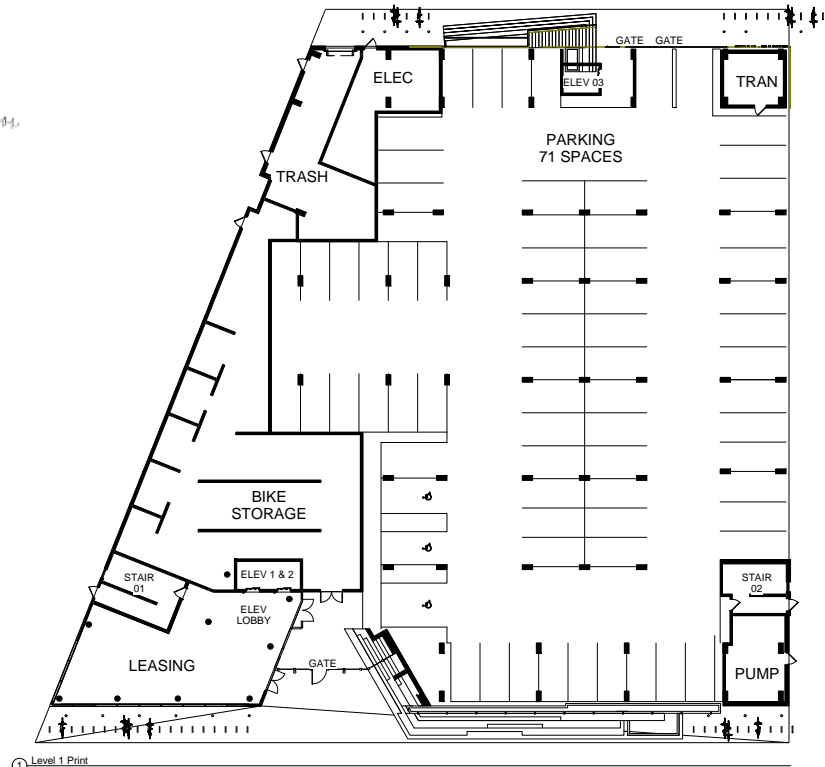

2 AXON LVL 01

1 Level 1 Print
1/16" = 1'-0"

OVERALL BUILDING PLAN - LEVEL 1 - DAVIS LIVE
525 OXFORD, LLC

MEEK'S PARTNERS
16000 Memorial Drive
Suite 1000
Houston, Texas 77079
281.556.8737

DESIGN PROGRESS
2018.04.19