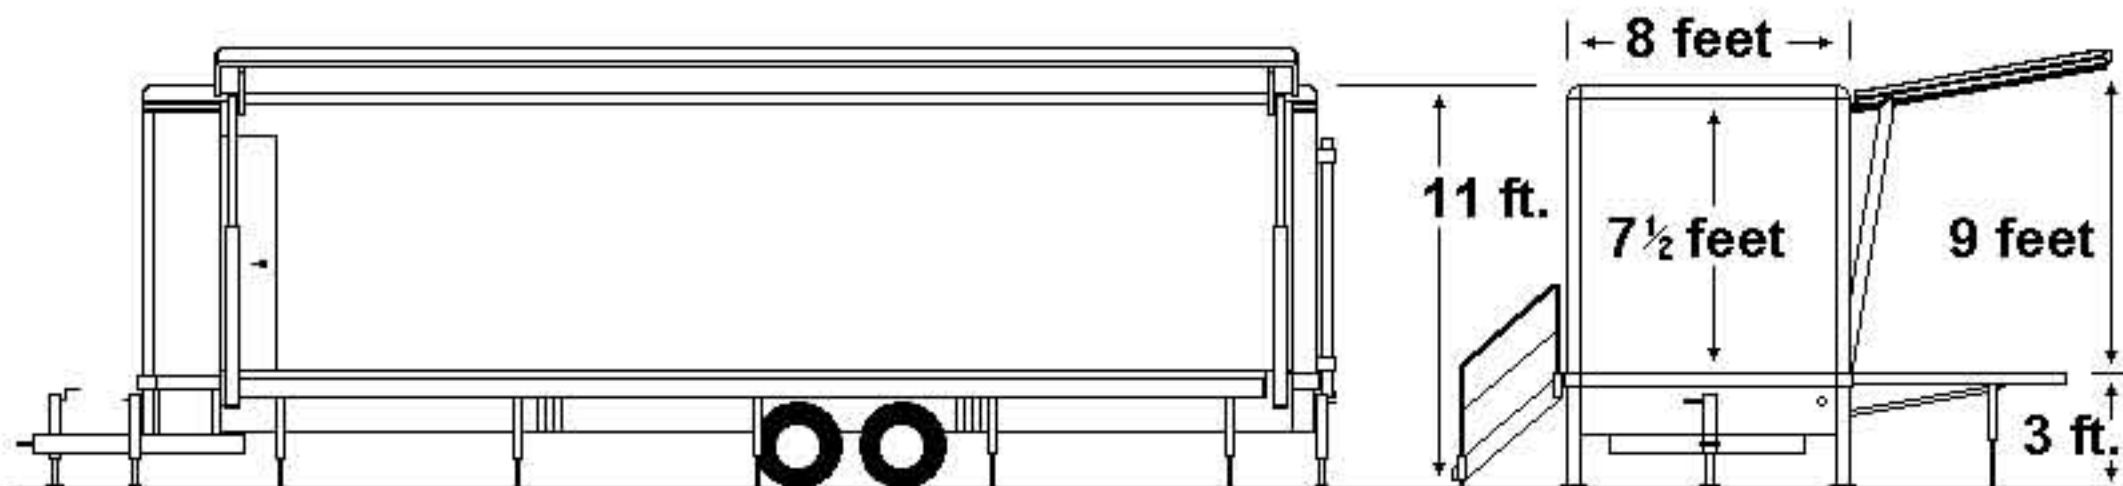

Mobile Stage Information

Standard Equipment

- 2 stair sections
- 100 foot power cord
- 5000 watt generator
- fluorescent lighting on stage
- electric outlets on stage
- wheelchair lift to stage level

Optional Equipment

- 7 additional stage sections
- 4 x 8 ft., use with mobile stage or as stand-alone stage
- railings for stage sections and stairs
- additional lighting equipment
- sound amplification equipment