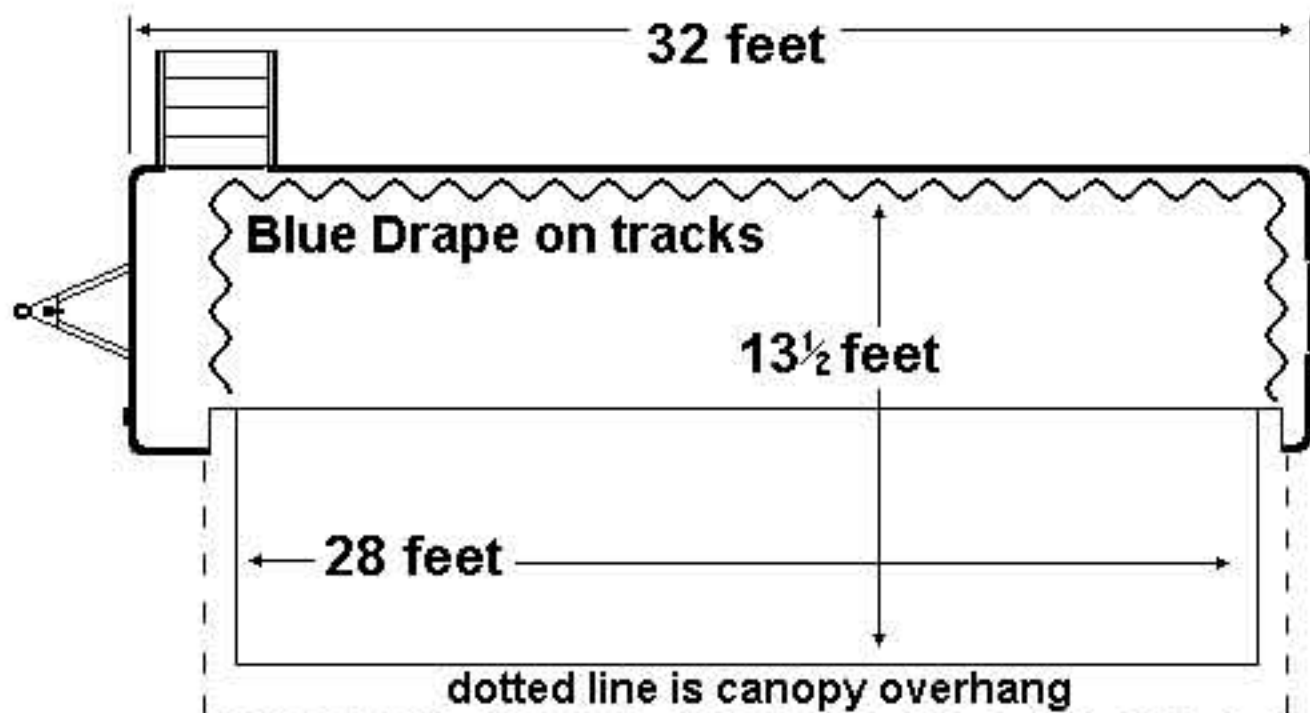

Mobile Stage Information

Standard Equipment

- 2 stair sections
- 100 foot power cord
- 5000 watt generator
- fluorescent lighting on stage
- electric outlets on stage
- wheelchair lift to stage level

Optional Equipment

- 7 additional stage sections
- 4 x 8 ft., use with mobile stage or as stand-alone stage
- railings for stage sections and stairs
- additional lighting equipment
- sound amplification equipment